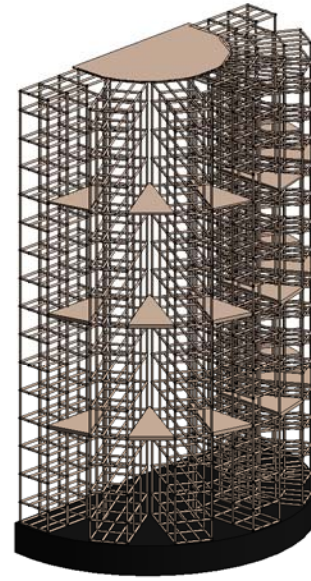

PLAN

3D PERSPECTIVE

FRONT ELEVATION

SIDE ELEVATION

Half Round Wire Wine Display

www.madixinc.com

Madix Revit
Family

Architectural View

Project number 12056-150

Date 6-25-12

Drawn by AS

Checked by ND

WD26

Scale 1/2" = 1'-0"