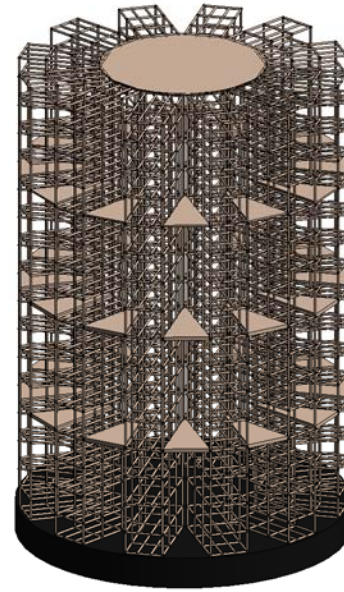

PLAN

3D PERSPECTIVE

FRONT ELEVATION

SIDE ELEVATION

Wine Display

www.madixinc.com

Madix Revit
Family

Architectural View

Project number 12056-150

Date 6-19-12

Drawn by AS

Checked by ND

WD

Scale 1/2" = 1'-0"