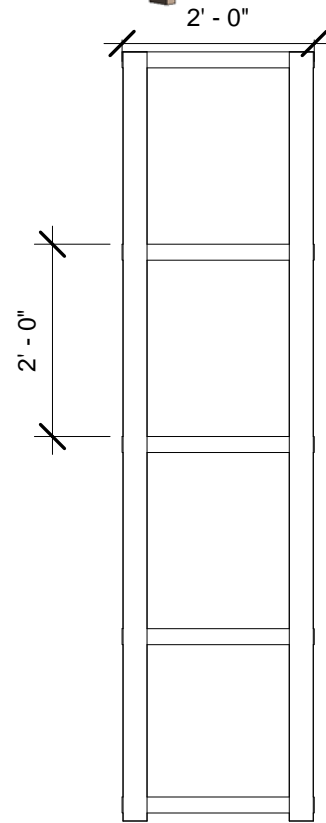

PLAN

3D PERSPECTIVE

FRONT ELEVATION

SIDE ELEVATION

Steel Storage Shelving Starter

www.madixinc.com

Madix Revit  
Family

Architectural View

Project number 12056-150

Date 6-19-12

Drawn by AS

Checked by ND

**SS41**

Scale 1/2" = 1'-0"