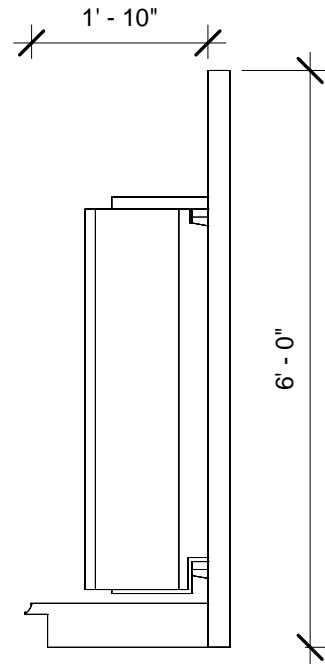

PLAN

3D PERSPECTIVE

FRONT ELEVATION

SIDE ELEVATION

Three-Sided Rotating Display Add-On

www.madixinc.com

Madix Revit
Family

Architectural View

Project number 12056-150

Date 7-6-12

Drawn by AS

Checked by ND

RD2

Scale 1/2" = 1'-0"