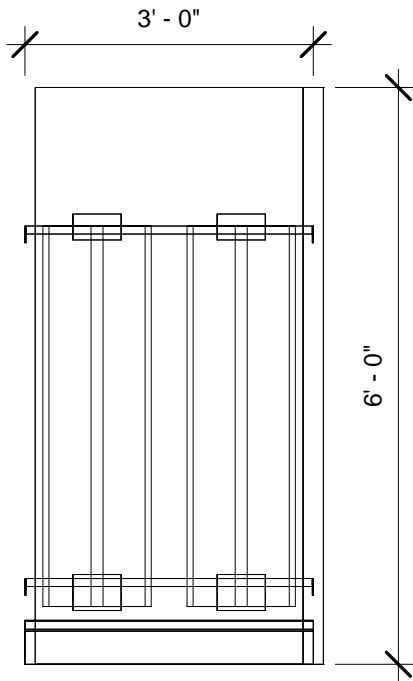

PLAN

3D PERSPECTIVE

FRONT ELEVATION

SIDE ELEVATION

Three-Sided Rotating Display Add-On

www.madixinc.com

Madix Revit
Family

Architectural View

Project number 12056-150

Date 7-6-12

Drawn by AS

Checked by ND

RD2

Scale 1/2" = 1'-0"