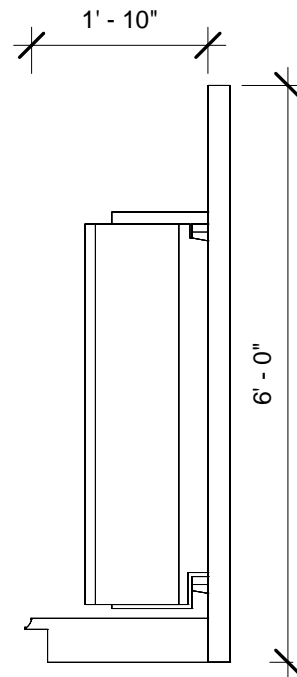

PLAN

3D PERSPECTIVE

FRONT ELEVATION

SIDE ELEVATION

Three-Sided Rotating Display Starter

www.madixinc.com

Madix Revit
Family

Architectural View

Project number 12056-150

Date 7-6-12

Drawn by AS

Checked by ND

RD1

Scale 1/2" = 1'-0"