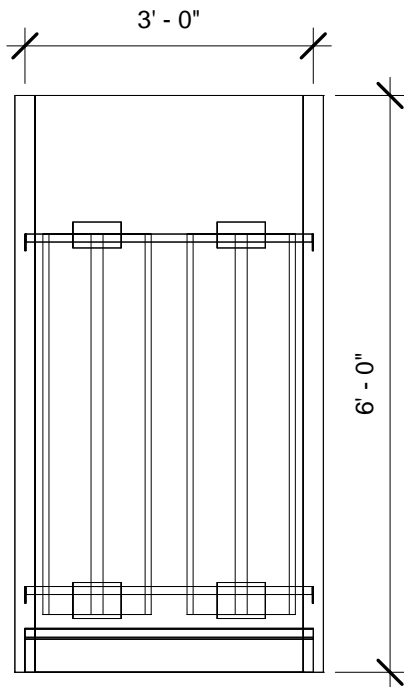

PLAN

3D PERSPECTIVE

FRONT ELEVATION

SIDE ELEVATION

Three-Sided Rotating Display Starter

www.madixinc.com

Madix Revit
Family

Architectural View

Project number 12056-150

Date 7-6-12

Drawn by AS

Checked by ND

RD1

Scale 1/2" = 1'-0"