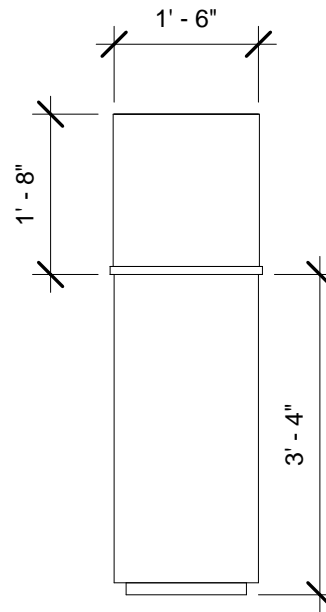

PLAN

3D PERSPECTIVE

FRONT ELEVATION

SIDE ELEVATION

Gift Pedestal

www.madixinc.com

Madix Revit
Family

Architectural View

Project number 12056-150

Date 6-25-12

Drawn by AS

Checked by ND

GP

Scale 1/2" = 1'-0"