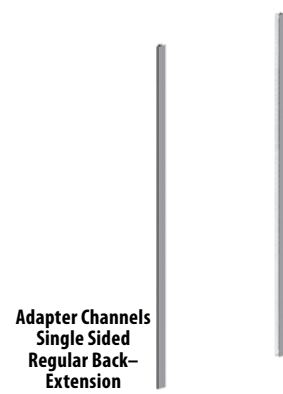

Lumiback panels

Lumiback Single Back Panel Adapter Set

- Adapters for single sided applications installed in regular back panel location

LSBPAS-(NW)(NH)

LSBPAS.....Lumiback Back Panel Adapter Set
 NW.....Nominal Width 36" or 48"
 (914 mm or 1219 mm)
 NH..... Nominal Height 36" to 72" in 6" increments
 (914 mm to 1829 mm in 152 mm increments)

Lumiback Single Back Panel Adapter Set- Extension

- Adapters for single sided applications installed in extension back panel location

LSBPASE-(NW)(NH)

LSBPASE..... Lumiback Back Panel Adapter Set- Extension
 NW.....Nominal Width 36" or 48"
 (914 mm or 1219 mm)
 NH..... Nominal Height 12" to 48" in 6" increments
 (305 mm to 1219 mm in 152 mm increments)