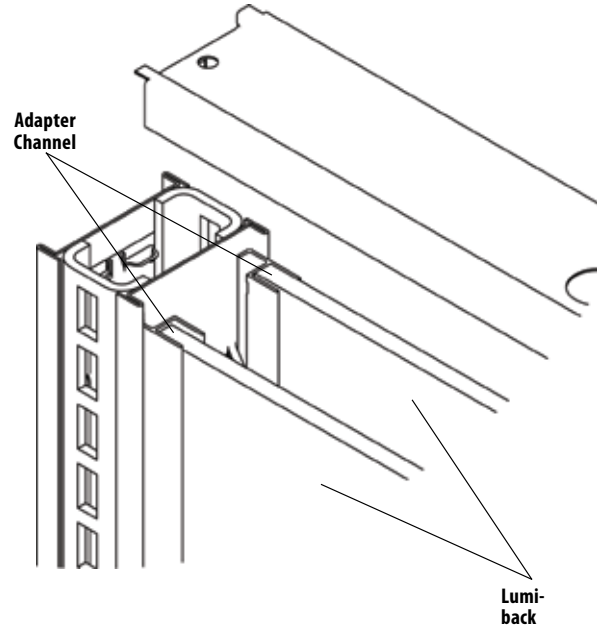

NOTE!

Minimum order is 10 backs of any size.

Lumiback Triple Back Panel Extension

LSSTBE-(NW)(NH)-R

- LSSTBE Lumiback Triple Back Extension
- NW Nominal Width 3' or 4'
(914 mm or 1219 mm)
- NH Nominal Height 12" to 48" in 6" increments
(305 mm to 1219 mm in 152 mm increments)
- R Reflector

Lumiback Panel Adapter Sets

- Back Adapter Set (required)
- Includes adapter channel for sides of panel
- Specify finish (recommended finish is match to upright)

NOTE! Order the Lumibacks without the "R" - Reflector when used as a single centered back where illumination of both sides is desired.