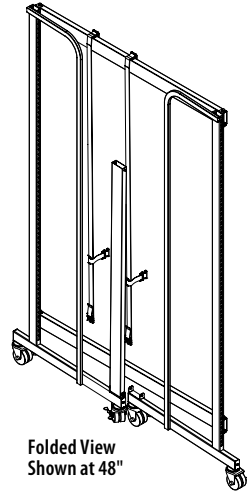

## Folding Shelf Carriage

- Organizes shelves for transport throughout store
- Can store up to 40 shelves on one cart
- Cart folds flat when not in use and is easily stored against a wall in stock room
- Shelves fit on systems where slotting is 1" (25 mm) OC shelving systems
- Two straps included
- Load capacity is 600 lbs
- Patented

### MFSC(NW)

MFSC .... Madix Folding Shelf Carriage  
 NW .... Nominal Width 36" or 48"  
 (914 mm or 1219 mm)

Expanded View  
Shown at 36"

Folded View  
Shown at 48"

## Folding Shelf Carriage Add-on Upright

- Attaches to Folding Shelf Carriage
- Mounting holes are 6", 12", 18", 24", 30", and 48" (152 mm, 305 mm, 457 mm, 610 mm, 762 mm, and 1219 mm) slot centerlines
- Hardware pack included

## Plan-O-Gram Pocket Assembly

- Attaches to any 1" (25 mm) OC slotted Gondola Upright
- Holds standard 8½" x 11" (216 mm x 279 mm) paper and is a better alternative to crude attachments such as tape, push pins, Velcro, hooks and plastic-paper sleeves
- Holder may be used on rear of end caps or positioned behind product on a wall or two-sided gondola
- Tab Hooks are located so pocket can be installed on either right or left side of section