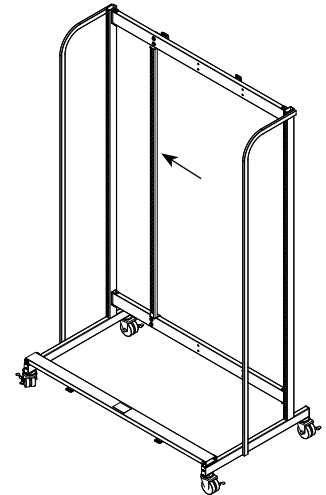

## Folding Shelf Carriage

- Organizes shelves for transport throughout store
- Can store up to 40 shelves on one cart
- Cart folds flat when not in use and is easily stored against a wall in stock room
- Shelves fit on systems where slotting is 1" (25 mm) OC shelving systems
- Two straps included
- Load capacity is 600 lbs
- Patented

### MFSC(NW)

MFSC .... Madix Folding Shelf Carriage  
 NW .... Nominal Width 36" or 48"  
 (914 mm or 1219 mm)

Expanded View  
Shown at 36"

Folded View  
Shown at 48"

## Folding Shelf Carriage Add-on Upright

- Attaches to Folding Shelf Carriage
- Mounting holes are 6", 12", 18", 24", 30", and 48" (152 mm, 305 mm, 457 mm, 610 mm, 762 mm, and 1219 mm) slot centerlines
- Hardware pack included

## Plan-O-Gram Pocket Assembly

- Attaches to any 1" (25 mm) OC slotted Gondola Upright
- Holds standard 8½" x 11" (216 mm x 279 mm) paper and is a better alternative to crude attachments such as tape, push pins, Velcro, hooks and plastic-paper sleeves
- Holder may be used on rear of end caps or positioned behind product on a wall or two-sided gondola
- Tab Hooks are located so pocket can be installed on either right or left side of section