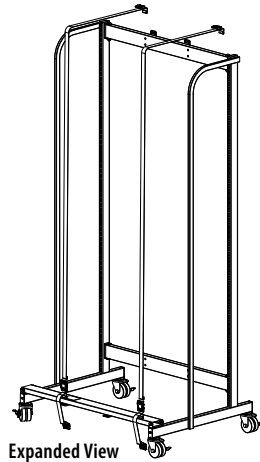

## Folding Shelf Carriage

- Organizes shelves for transport throughout store
- Can store up to 40 shelves on one cart
- Cart folds flat when not in use and is easily stored against a wall in stock room
- Shelves fit on systems where slotting is 1" (25 mm) OC shelving systems
- Two straps included
- Load capacity is 600 lbs
- Patented

### MFSC(NW)

MFSC .... Madix Folding Shelf Carriage  
 NW .... Nominal Width 36" or 48"  
 (914 mm or 1219 mm)

Expanded View  
Shown at 36"

Folded View  
Shown at 48"

## Folding Shelf Carriage Add-on Upright

- Attaches to Folding Shelf Carriage
- Mounting holes are 6", 12", 18", 24", 30", and 48" (152 mm, 305 mm, 457 mm, 610 mm, 762 mm, and 1219 mm) slot centerlines
- Hardware pack included

## Plan-O-Gram Pocket Assembly

- Attaches to any 1" (25 mm) OC slotted Gondola Upright
- Holds standard 8½" x 11" (216 mm x 279 mm) paper and is a better alternative to crude attachments such as tape, push pins, Velcro, hooks and plastic-paper sleeves
- Holder may be used on rear of end caps or positioned behind product on a wall or two-sided gondola
- Tab Hooks are located so pocket can be installed on either right or left side of section