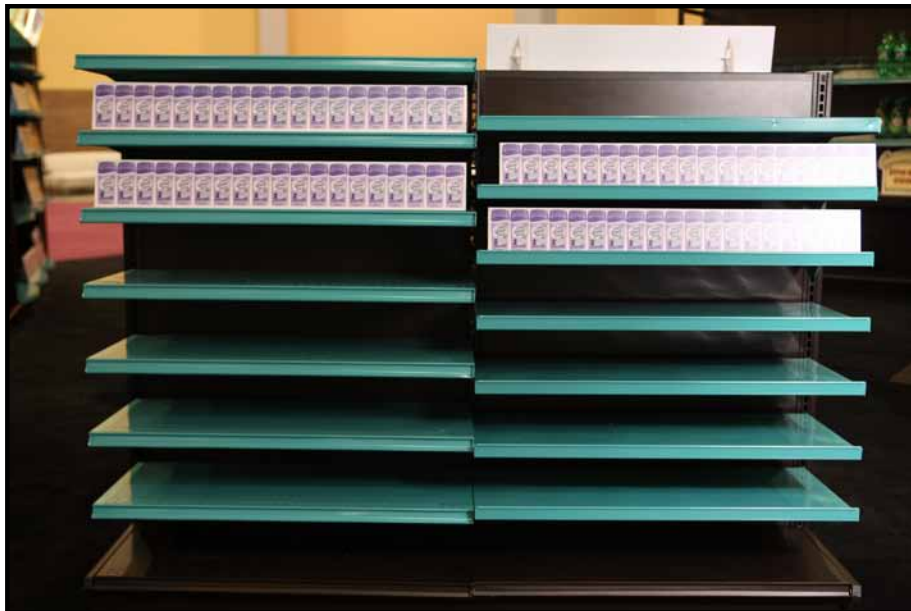

DISPLAY

THIN PROFILE SHELVES

45% SLIMMER THAN A STANDARD SHELF

MAXIMIZE CRUCIAL SPACE

madix[™]
INNOVATION ON DISPLAY

[www.madixinc.com/display/maxiline/maxiline-shelves/
thin-profile-shelves.php](http://www.madixinc.com/display/maxiline/maxiline-shelves/thin-profile-shelves.php)

madix[™]
INNOVATION ON DISPLAY.

THIN PROFILE SHELVES

DISPLAY

Madix's Thin-Profile Shelves help maximize crucial space allowing retailers to optimize shelf capacity and display more merchandise. The Light Duty version of the shelves are the thinnest profile shelf that Madix manufactures.