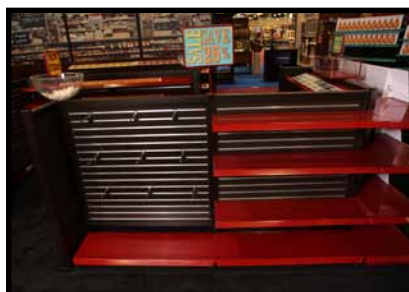

QUEUING FIXTURE

DISPLAY

Create a Queuing Area That
Lifts Sales

QUEUING FIXTURE

Organize your customers, and align your sales in the process. With Madix's Queuing Fixture System, retailers create order in the store while encouraging impulse buys. Draw attention to smaller SKUs with a completely customizable system.

RESET QUICKLY

Utilizing Madix's Tube Line series, create a customized queuing solution that engages shoppers and organizes traffic in the checkout area. The Dallas Morning News and The Wall Street Journal have both published articles related to the importance of utilizing queuing systems in retail stores. Madix's Queuing Fixture and accessories draw attention to smaller SKUs and encourage impulse sales.

ACCESSORIZE

Madix's queuing solutions can also be constructed using standard parts. Customize an existing layout or revitalize the checkout area with standard Maxi Line components and accessories.