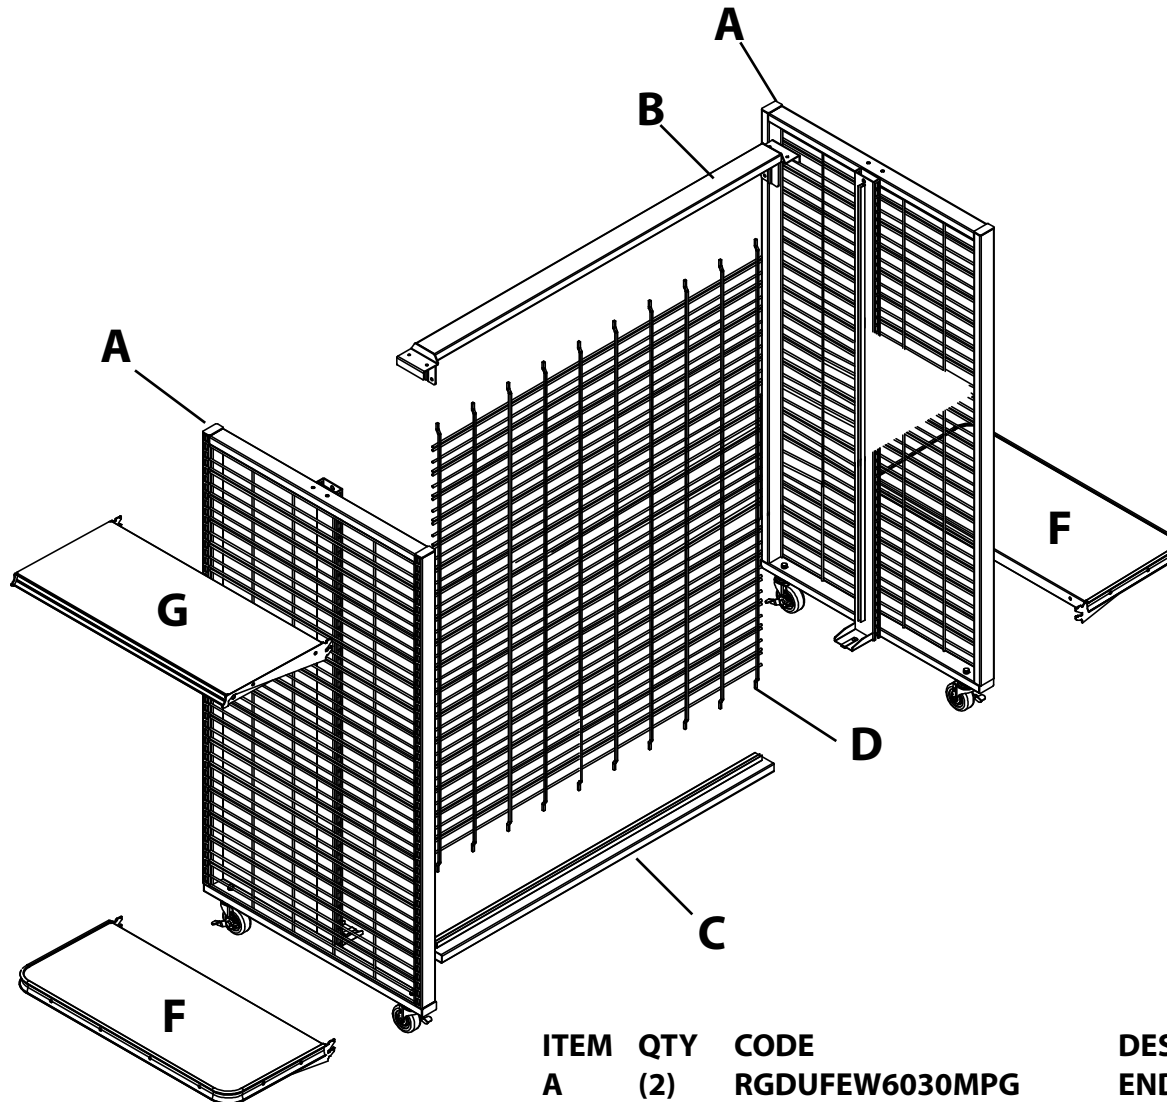

ASY FOR HOLIDAY DISPLAY

Tools needed:

(1) 3/16 ALLEN WRENCH
(IF NOT ALREADY PROVIDED)

ITEM	QTY	CODE	DESC.
A	(2)	RGDUF6W6030MPG	END FRAME
B	(1)	RGDSTTT48	TOP TUBE
C	(1)	RGDSTBT-48	BOTTOM TUBE
D	(1)	RGDMPGB-4860	WIRE GRID BACK
E	(8)	SUS-414	UPPER SHELF
F	(2)	WAUS-3014	WRAP AROUND SHELF
G	(6)	SUS-3014	UPPER SHELF

madix™
STORE FIXTURES

P.O. BOX 729 TERRELL, TEXAS 75160
972-563-55744 / 800-776-2349

ASY1-435 PAGE 1 OF 3 REV. 00
08/06/07 CAB ECM#500000003748