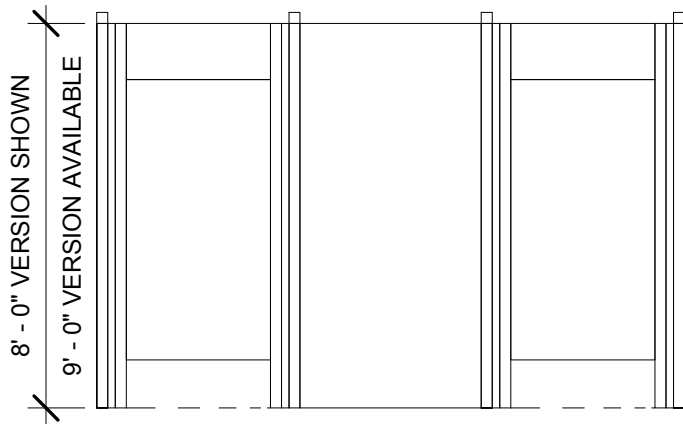

PLAN

FRONT ELEVATION

SIDE ELEVATION

www.madixinc.com

MADIX - REVIT DRESSING ROOM

TUBE LINE 2-BAY WALL MOUNT

Project number	18233
Date	01.07.2019
Drawn by	Author
Checked by	Checker

TLWM 2-B

Scale 1/4" = 1'-0"