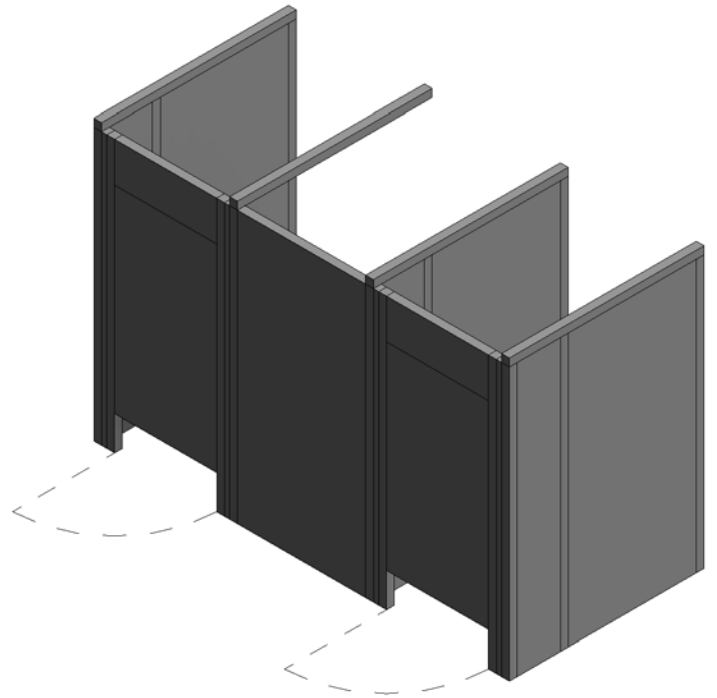

PLAN

FRONT ELEVATION

SIDE ELEVATION

www.madixinc.com

MADIX - REVIT DRESSING ROOM

TUBE LINE 2-BAY WALL MOUNT

Project number	18233
Date	01.07.2019
Drawn by	Author
Checked by	Checker

TLWM 2-B

Scale 1/4" = 1'-0"