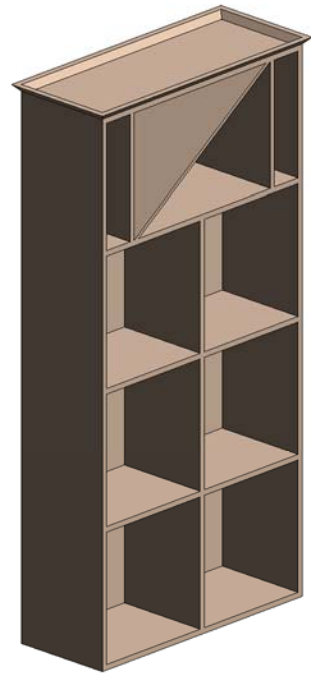

PLAN

3D PERSPECTIVE

FRONT ELEVATION

SIDE ELEVATION

Wood Wine Display

www.madixinc.com

Madix Revit
Family

Architectural View

Project number 12056-150

Date 7-2-12

Drawn by AS

Checked by ND

WW

Scale 1/2" = 1'-0"