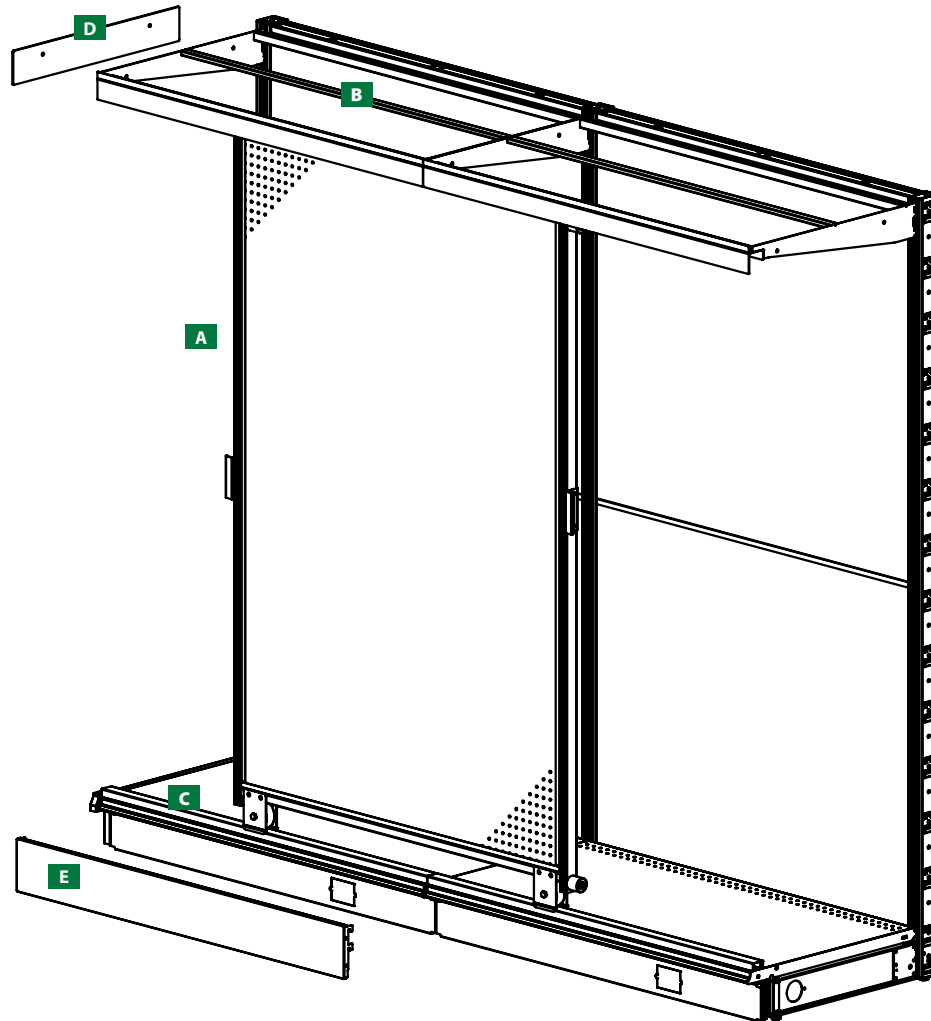

Maxi Line Rolling Frame

Madix's Maxi Line Rolling Frame is a space efficient way to display and stock items. It stores stock behind the sliding panels and allows samples to be displayed in front. It also increases pegable space for small items on the front sliding panels. The sliding panels roll smoothly and utilize a spring cushion to stabilize the merchandise. For ordering information, please contact your sales consultant.

- Space-efficient Maxi Line units
- Allows for more floor space
- Available in 3' or 4' (914 mm or 1219 mm) lengths
- Inside shelf space 8" to 14" (203 mm to 356 mm)

Maxi Line Rolling Frame Components

Part Description	Part Number
A Maxi Line Rolling Frame	MRF(ND)(NW)(NH)
B Maxi Line Rolling Frame Top Track Assembly	MRFTC(ND) (NW)(NH)
C Maxi Line Rolling Frame Bottom Channel	MRFBC(NW)
D Maxi Line Rolling Frame Frame Stop	MRFFS(ND)
E Maxi Line Rolling Frame Wheel Cover	MRFWC(NW)

A Maxi Line Rolling Frame

- Required for mounting
- Load capacity 300 lb

MRF(OPT)(NW)(NH)

MRFMaxi Line Rolling Frame
 OPTP=Peg
 H=Hardboard
 NWNominal Width 36" or 48"
 (914 mm or 1219 mm)
 NHNominal Height 78" to 96" in 6" increments
 (1981 mm to 2438 mm in 152 mm increments)

C Maxi Line Rolling Frame Bottom Channel

- Mounts easily to existing basel shelves
- Required for all installations

MRFBC(NW)

MRFMaxi Line Rolling Frame
 BCBottom Channel
 NWNominal Width 36" or 48"
 (914 mm or 1219 mm)