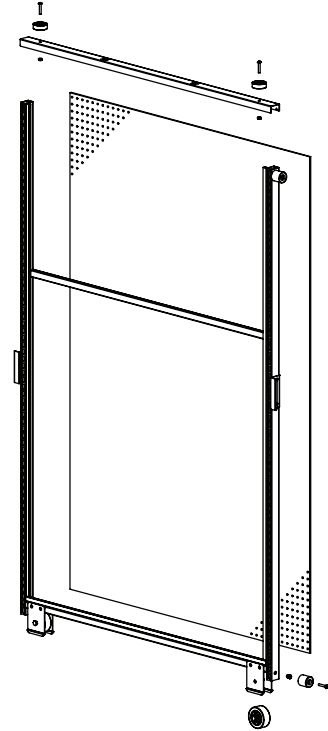

- Space-efficient Maxi Line units
- Allows for more floor space
- Available in 3' or 4' (914 mm or 1219 mm) lengths
- Inside shelf space 8" to 14" (203 mm to 356 mm)

Maxi Line Rolling Frame Components

Part Description	Part Number
A Maxi Line Rolling Frame	MRF(ND)(NW)(NH)
B Maxi Line Rolling Frame Top Track Assembly	MRFTC(ND) (NW)(NH)
C Maxi Line Rolling Frame Bottom Channel	MRFBC(NW)
D Maxi Line Rolling Frame Frame Stop	MRFFS(ND)
E Maxi Line Rolling Frame Wheel Cover	MRFWC(NW)

A Maxi Line Rolling Frame

- Required for mounting
- Load capacity 300 lb

MRF(OPT)(NW)(NH)

MRFMaxi Line Rolling Frame
 OPTP=Peg
 H=Hardboard
 NWNominal Width 36" or 48"
 (914 mm or 1219 mm)
 NHNominal Height 78" to 96" in 6" increments
 (1981 mm to 2438 mm in 152 mm increments)

FIN1-FIN2

FIN1Frame
 FIN2P2S Back

B Maxi Line Rolling Frame Top Track Assembly

- Required for mounting the Maxi Line Rolling Frame
- Nominal depth matches the base shelf depth

MRFTC(NW)(NH)

MRFMaxi Line Rolling Frame
 TCTop Channel
 NWNominal Width 36" or 48"
 (914 mm or 1219 mm)
 ND16", 18", or 24"
 (406 mm, 457 mm, or 610 mm)

C Maxi Line Rolling Frame Bottom Channel

- Mounts easily to existing basel shelves
- Required for all installations

MRFBC(NW)

MRFMaxi Line Rolling Frame
 BCBottom Channel
 NWNominal Width 36" or 48"
 (914 mm or 1219 mm)