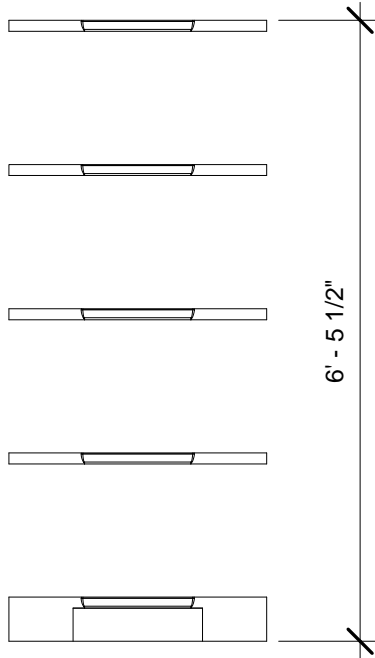

PLAN

3D PERSPECTIVE

FRONT ELEVATION

SIDE ELEVATION

Y-Gondola Corner Shelf

www.madixinc.com

Madix Revit  
Family

Architectural View

Project number 12056-150

Date 6-19-12

Drawn by AS

Checked by ND

YG40

Scale 1/2" = 1'-0"