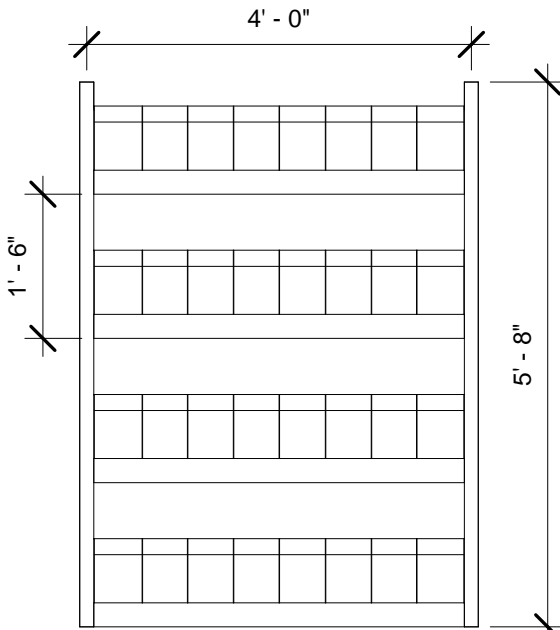

PLAN

3D PERSPECTIVE

FRONT ELEVATION

SIDE ELEVATION

Wide Span Gravity Feed Starter

www.madixinc.com

Madix Revit
Family

Architectural View

Project number 12056-150

Date 6/19/12

Drawn by AS

Checked by ND

WS38

Scale 1/2" = 1'-0"