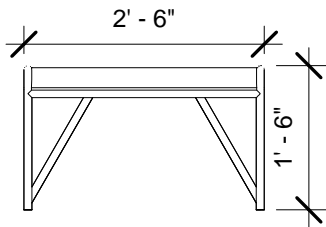

PLAN

3D PERSPECTIVE

FRONT ELEVATION

SIDE ELEVATION

Shoe Bench with End Mirrors

www.madixinc.com

Madix Revit
Family

Architectural View

Project number 12056-150

Date 6-26-12

Drawn by AS

Checked by ND

SB

Scale 1/2" = 1'-0"