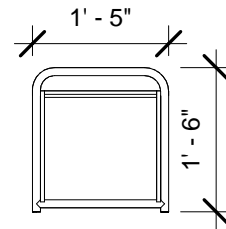

PLAN

3D PERSPECTIVE

FRONT ELEVATION

SIDE ELEVATION

Shoe Bench with End Mirrors

www.madixinc.com

Madix Revit
Family

Architectural View

Project number 12056-150

Date 6-26-12

Drawn by AS

Checked by ND

SB

Scale 1/2" = 1'-0"