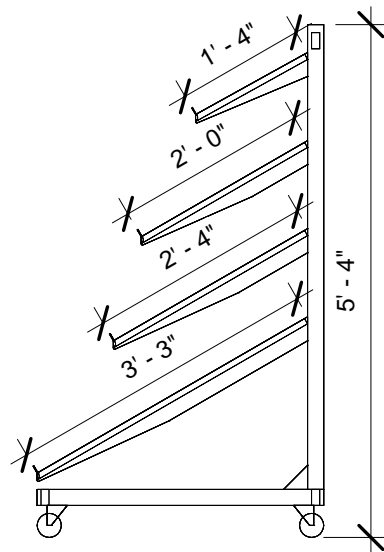

PLAN

3D PERSPECTIVE

FRONT ELEVATION

SIDE ELEVATION

Mobile Produce Display

www.madixinc.com

Madix Revit Family

Architectural View

Project number 12056-150

Date 7-3-12

Drawn by AS

Checked by ND

PD

Scale 1/2" = 1'-0"