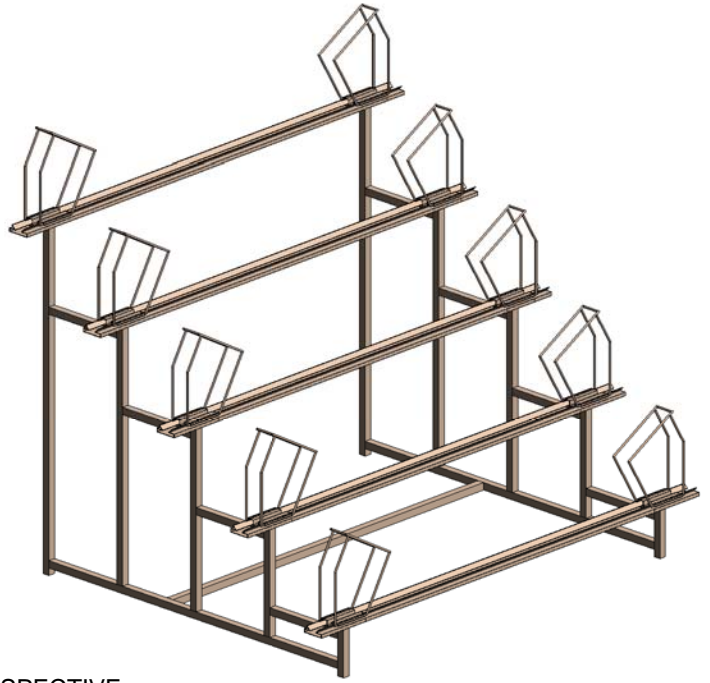

PLAN

3D PERSPECTIVE

FRONT ELEVATION

SIDE ELEVATION

5-Tiered Bike Display

www.madixinc.com

Madix Revit  
Family

Architectural View

Project number 12056-150

Date 6-20-12

Drawn by AS

Checked by ND

BD

Scale 1/2" = 1'-0"