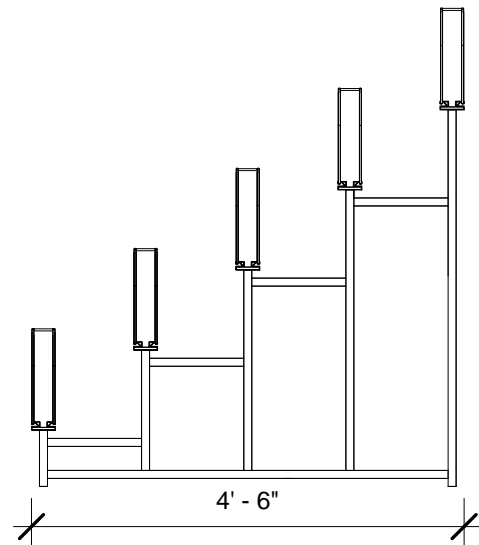

PLAN

3D PERSPECTIVE

FRONT ELEVATION

SIDE ELEVATION

5-Tiered Bike Display

www.madixinc.com

Madix Revit  
Family

Architectural View

Project number 12056-150

Date 6-20-12

Drawn by AS

Checked by ND

BD

Scale 1/2" = 1'-0"